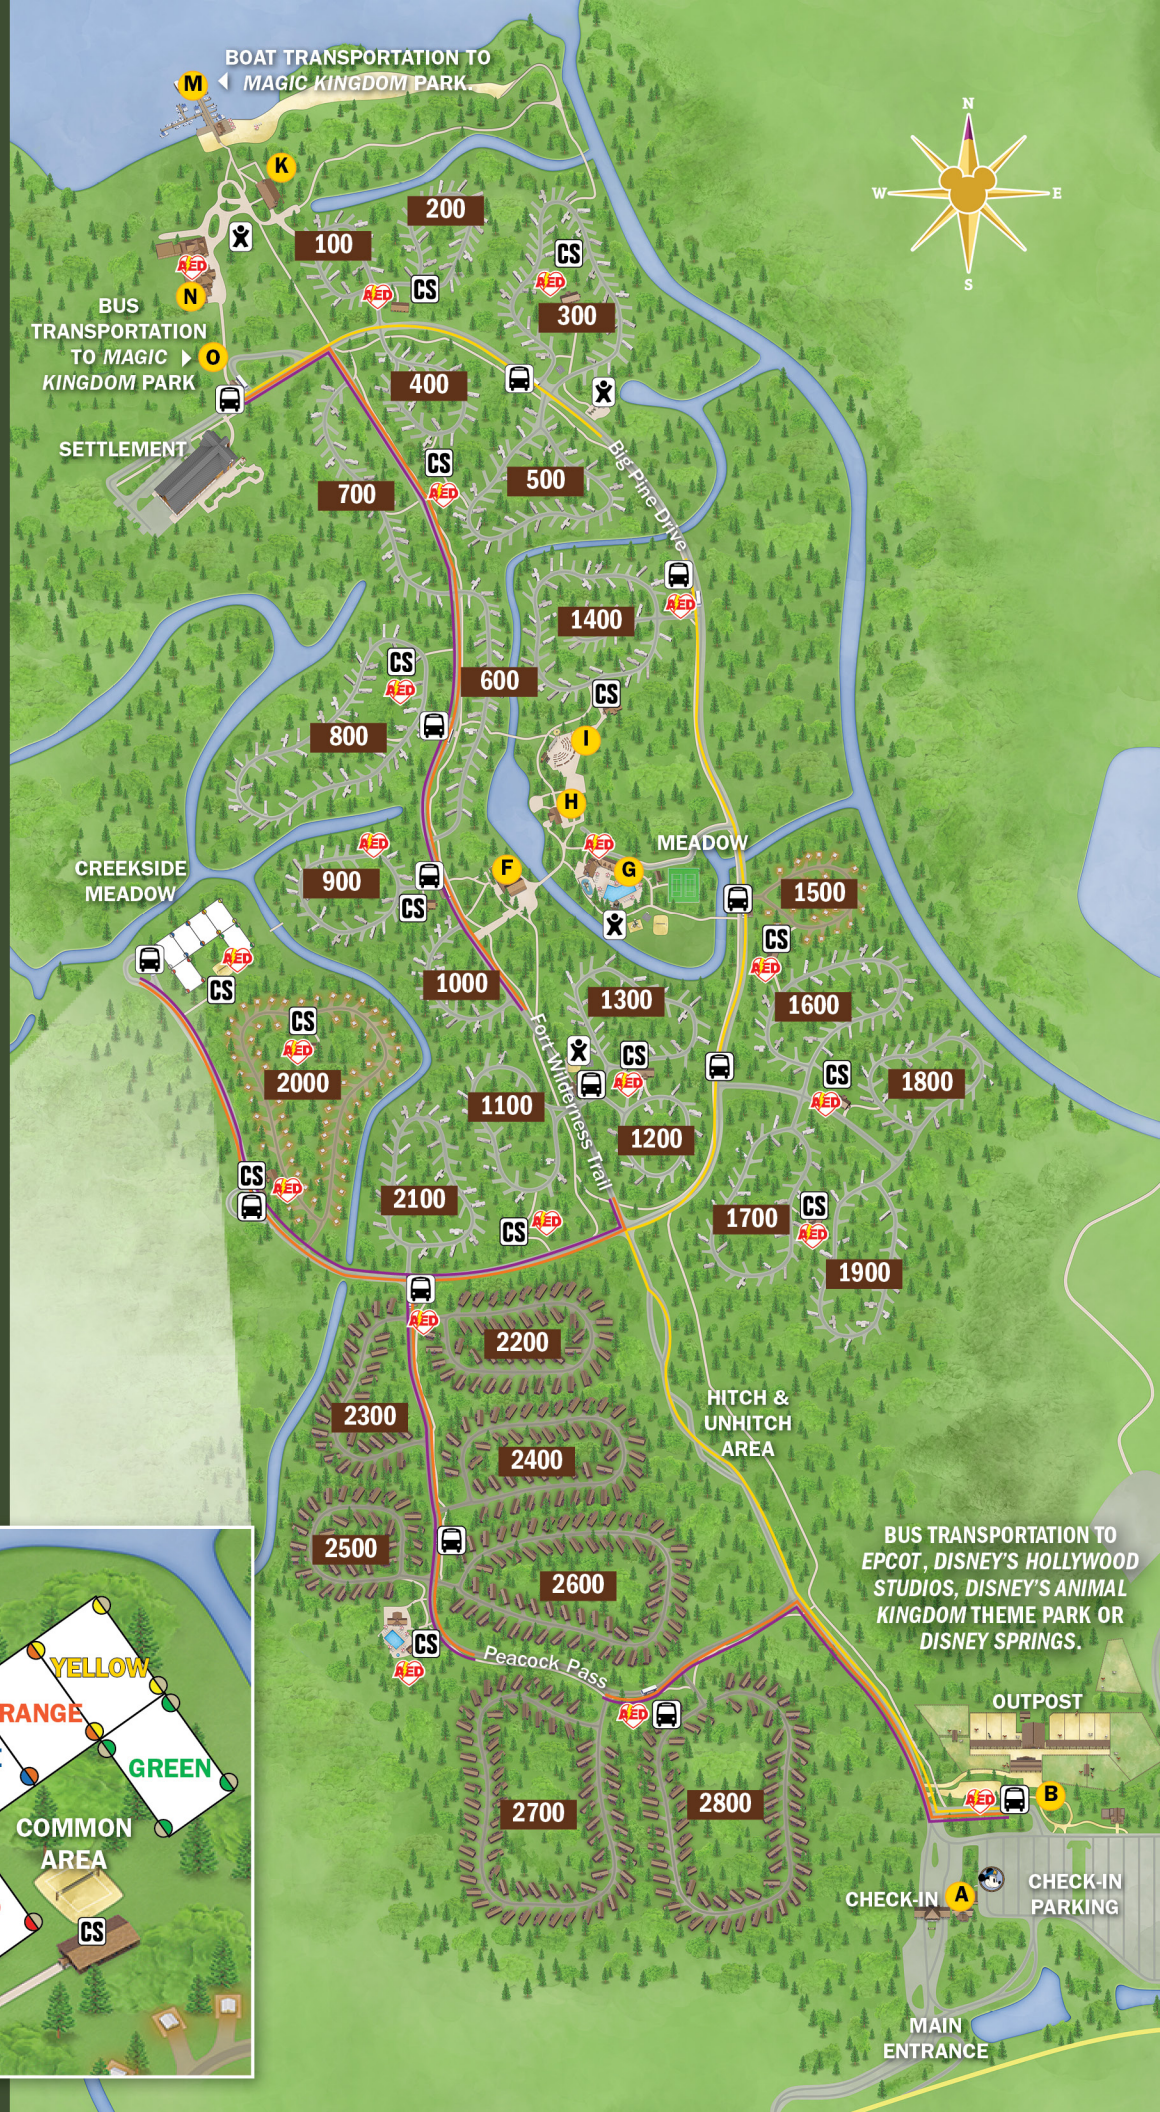

Transportation to Disney Theme Parks and Internal Resort Destinations

Transportation to Disney Theme Parks departs approximately every 20 minutes.

To Magic Kingdom Park: ■ ■ ■
Bus routes to Settlement Depot and transfer to a Magic Kingdom Park Bus or Green Flag Boat at Marina.

To EPCOT, Disney's Animal Kingdom Theme Park, Disney's Hollywood Studios or Disney Springs: ■ ■ ■
Bus to Outpost Depot and transfer to bus to specific destination.

- **A** Reception Outpost
- **B** Outpost Depot
  Buses to Settlement Depot and Theme Parks
- **F** Meadow Trading Post
- **G** Meadow Recreation Area
- **H** Bike Barn
- **I** Movie Area
  Presented by OFF!® Repellents
- **K** Settlement Trading Post
- **M** Marina/Boat Launch
- **N** Pioneer Hall
- **O** Settlement Depot

- Bus Stops
- Disney's Magical Express Bus Stop
- Automated External Defibrillators
- **CS** Comfort Stations
  Laundry
  Restrooms
  Showers
- Playground

BUS TRANSPORTATION TO EPCOT, DISNEY'S HOLLYWOOD STUDIOS, DISNEY'S ANIMAL KINGDOM THEME PARK OR DISNEY SPRINGS.

OUTPOST
CHECK-IN **A** CHECK-IN PARKING
MAIN ENTRANCE