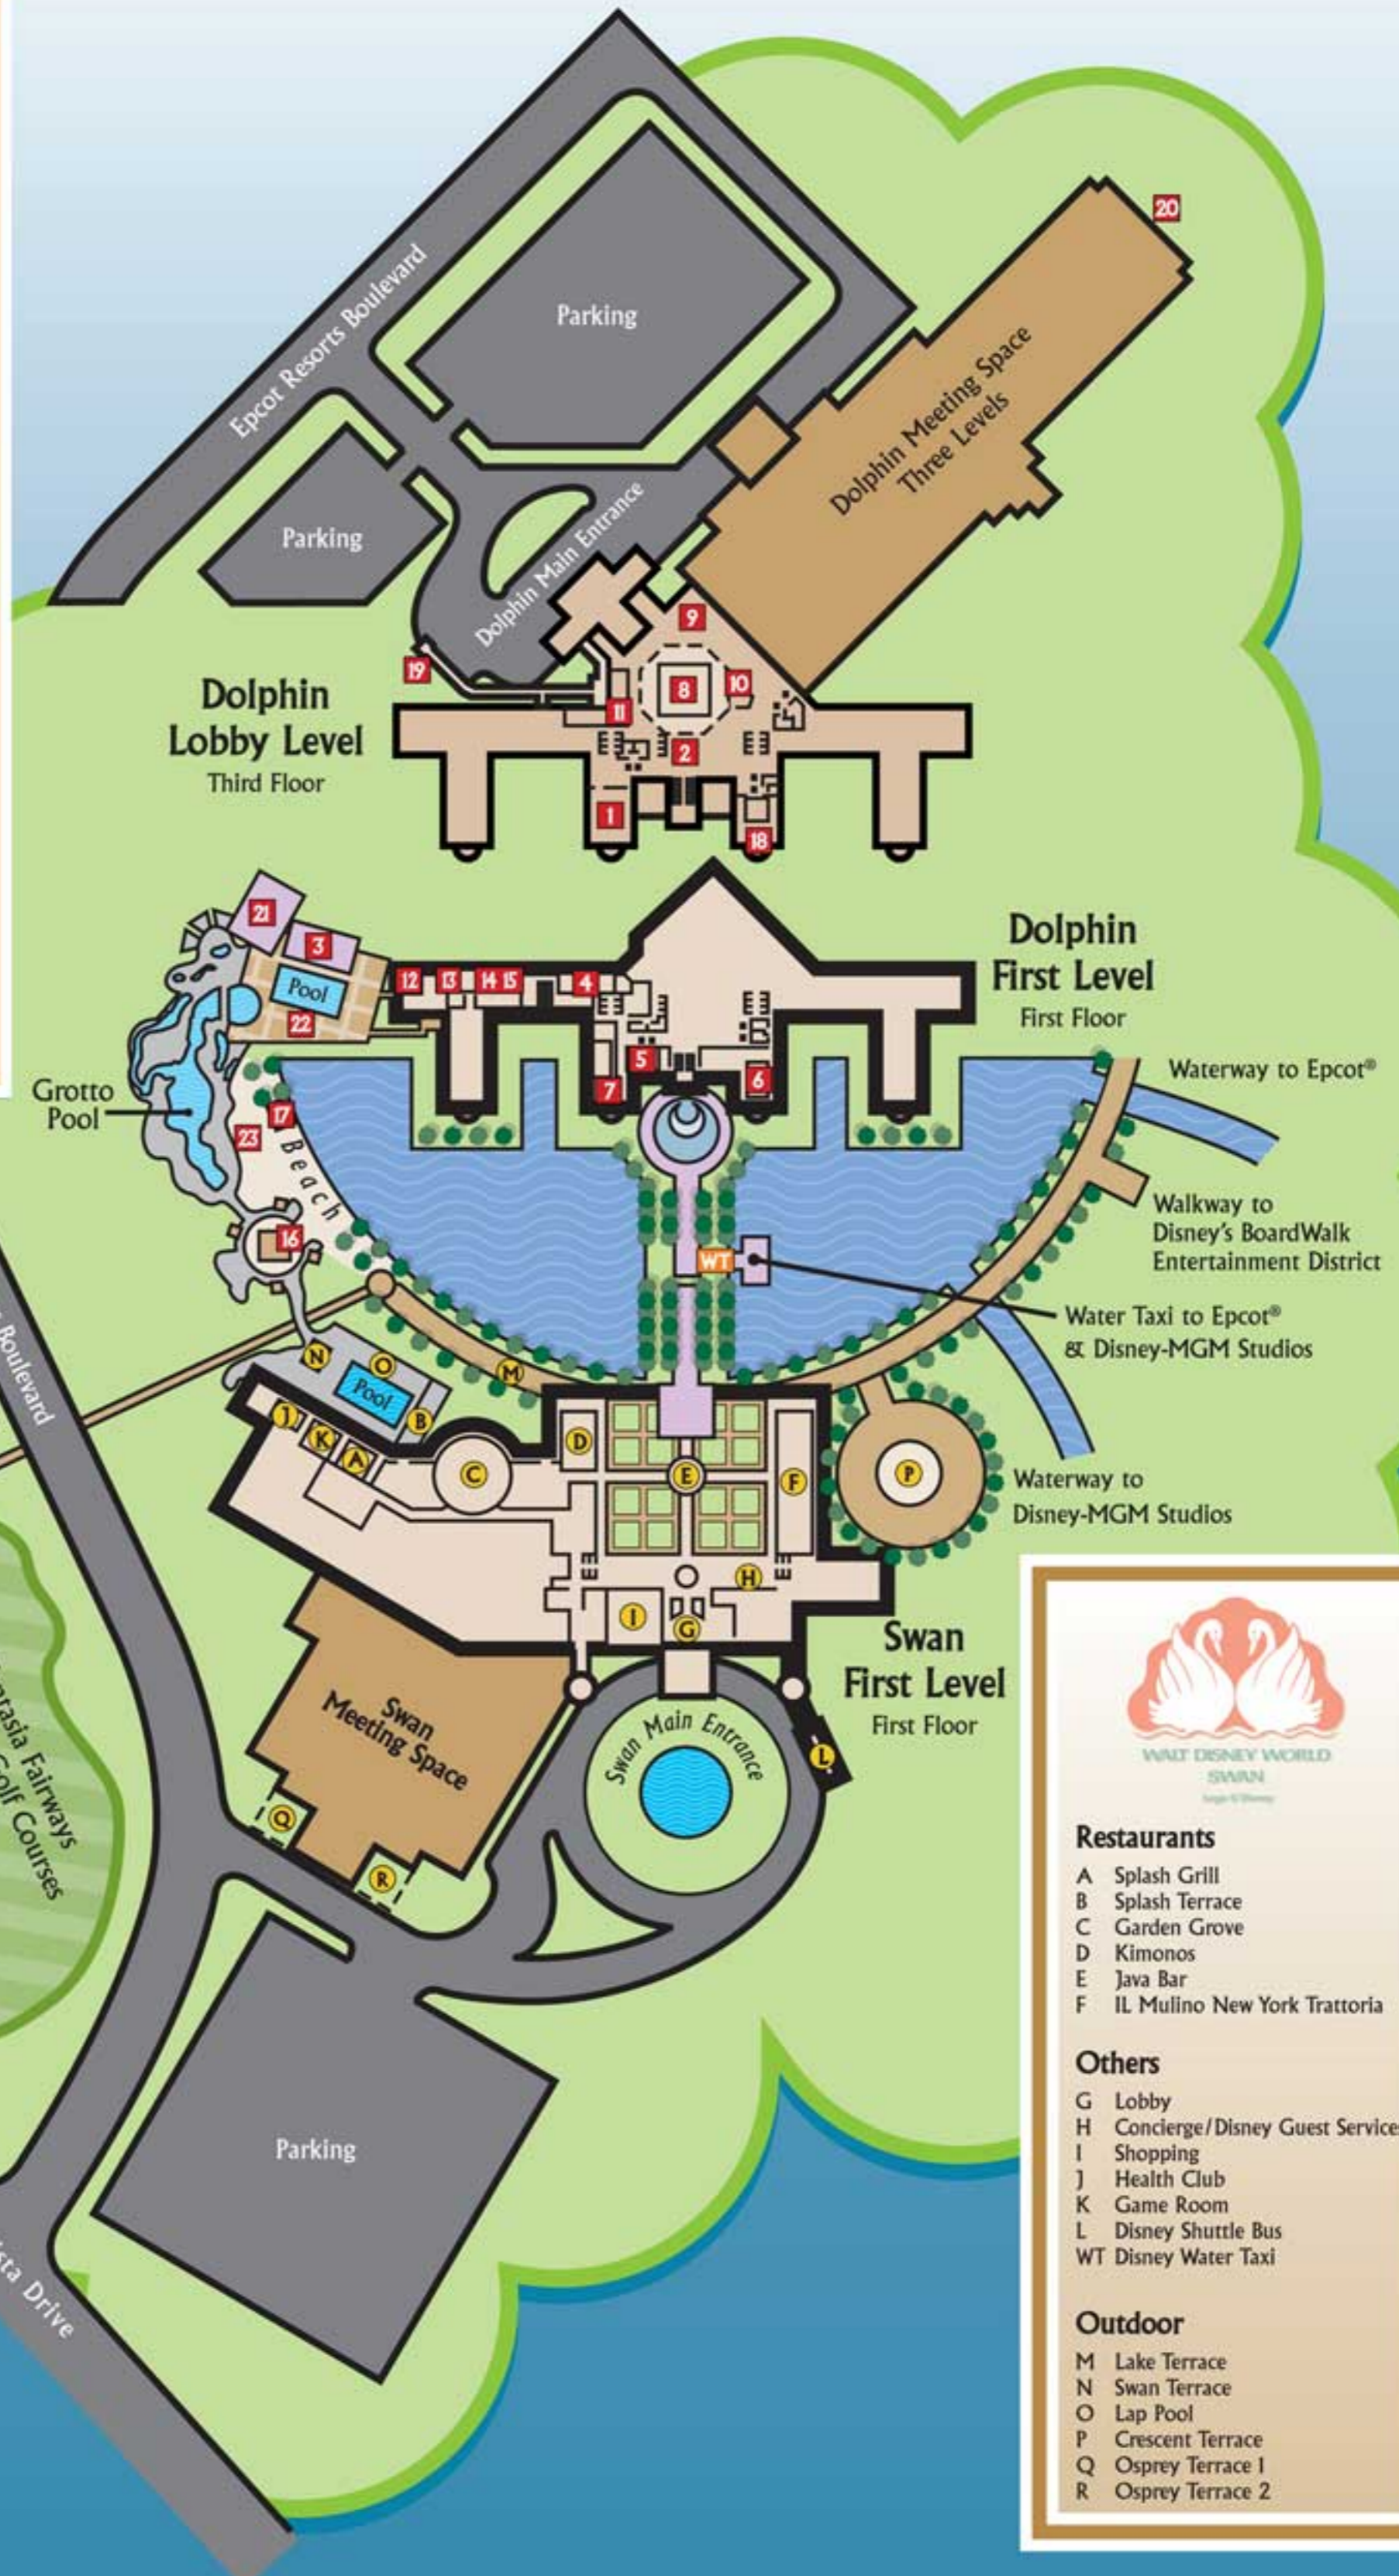

WALT DISNEY WORLD SWAN AND DOLPHIN RESORT

WALT DISNEY WORLD
DOLPHIN
Disney's Swan & Dolphin

Restaurants

- 1 Shula's Steak House
- 2 Lobby Lounge
- 3 Cabana Bar & Grill
- 4 Picabu
- 5 The Fountain
- 6 Todd English's bluezoo
- 7 Fresh Mediterranean Market

Others

- 8 Lobby
- 9 Concierge
- 10 Disney Guest Services
- 11 Shopping
- 12 Health Club
- 13 Camp Dolphin
- 14 Launderette
- 15 Game Room
- 16 Children's Playground
- 17 Paddle Boat Rentals
- 18 Mandara Spa
- 19 Disney Shuttle Bus
- WT Disney Water Taxi

Outdoor

- 20 Pacific Terrace
- 21 Cabana Deck
- 22 Lap Pool
- 23 Grotto Pool & Beach

WALT DISNEY WORLD
SWAN
Disney's Swan & Dolphin

Restaurants

- A Splash Grill
- B Splash Terrace
- C Garden Grove
- D Kimonos
- E Java Bar
- F IL Mulino New York Trattoria

Others

- G Lobby
- H Concierge/Disney Guest Services
- I Shopping
- J Health Club
- K Game Room
- L Disney Shuttle Bus
- WT Disney Water Taxi

Outdoor

- M Lake Terrace
- N Swan Terrace
- O Lap Pool
- P Crescent Terrace
- Q Osprey Terrace 1
- R Osprey Terrace 2